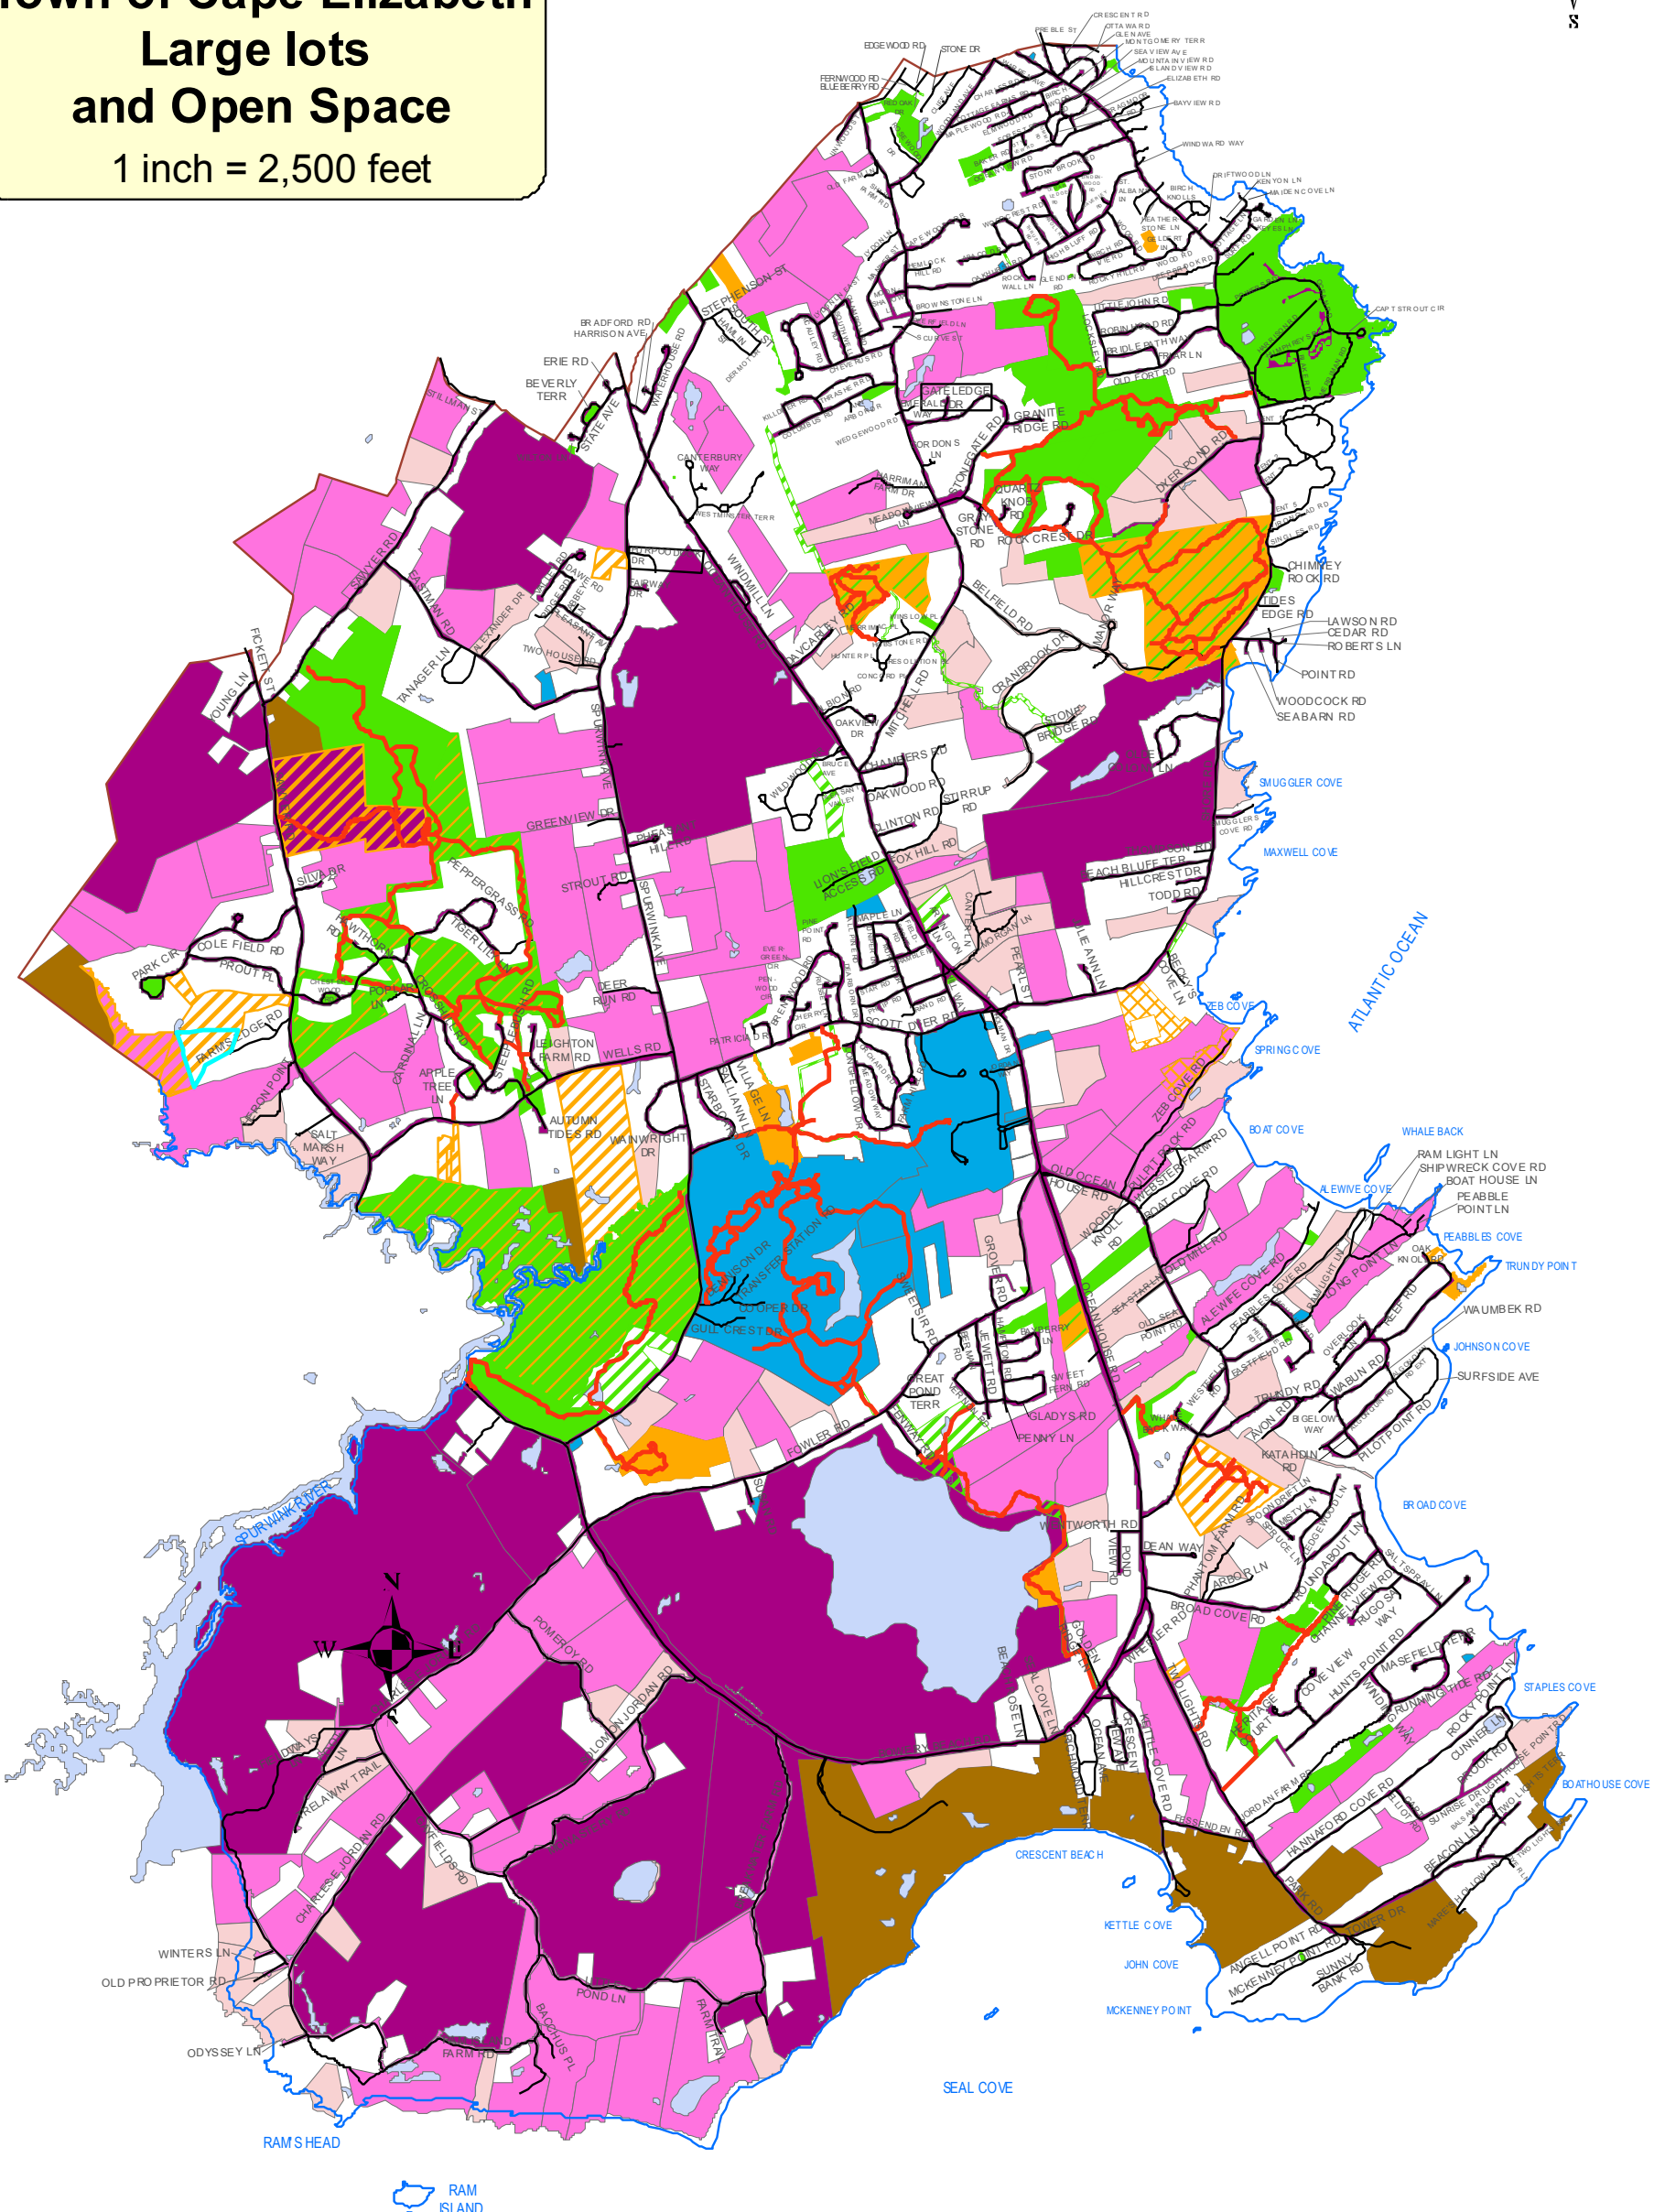

Town of Cape Elizabeth Large lots and Open Space

1 inch = 2,500 feet

Legend

- Trails
- Public Open Space**
 - Town Owned Easement
 - Town Owned Easement/No Public Access
 - Town Owned Open Space
 - Town Owned Open Space/Land Trust Easement
 - Land Trust Easement
 - Land Trust Easement/No Public Access
 - Land Trust Owned Land
 - Land Trust Owned Land/Town Easement
 - Other Town Owned
 - State and Federal Land
 - Lots 5-10 acres
 - Lots 11-50 acres
 - Lots > 50 acres